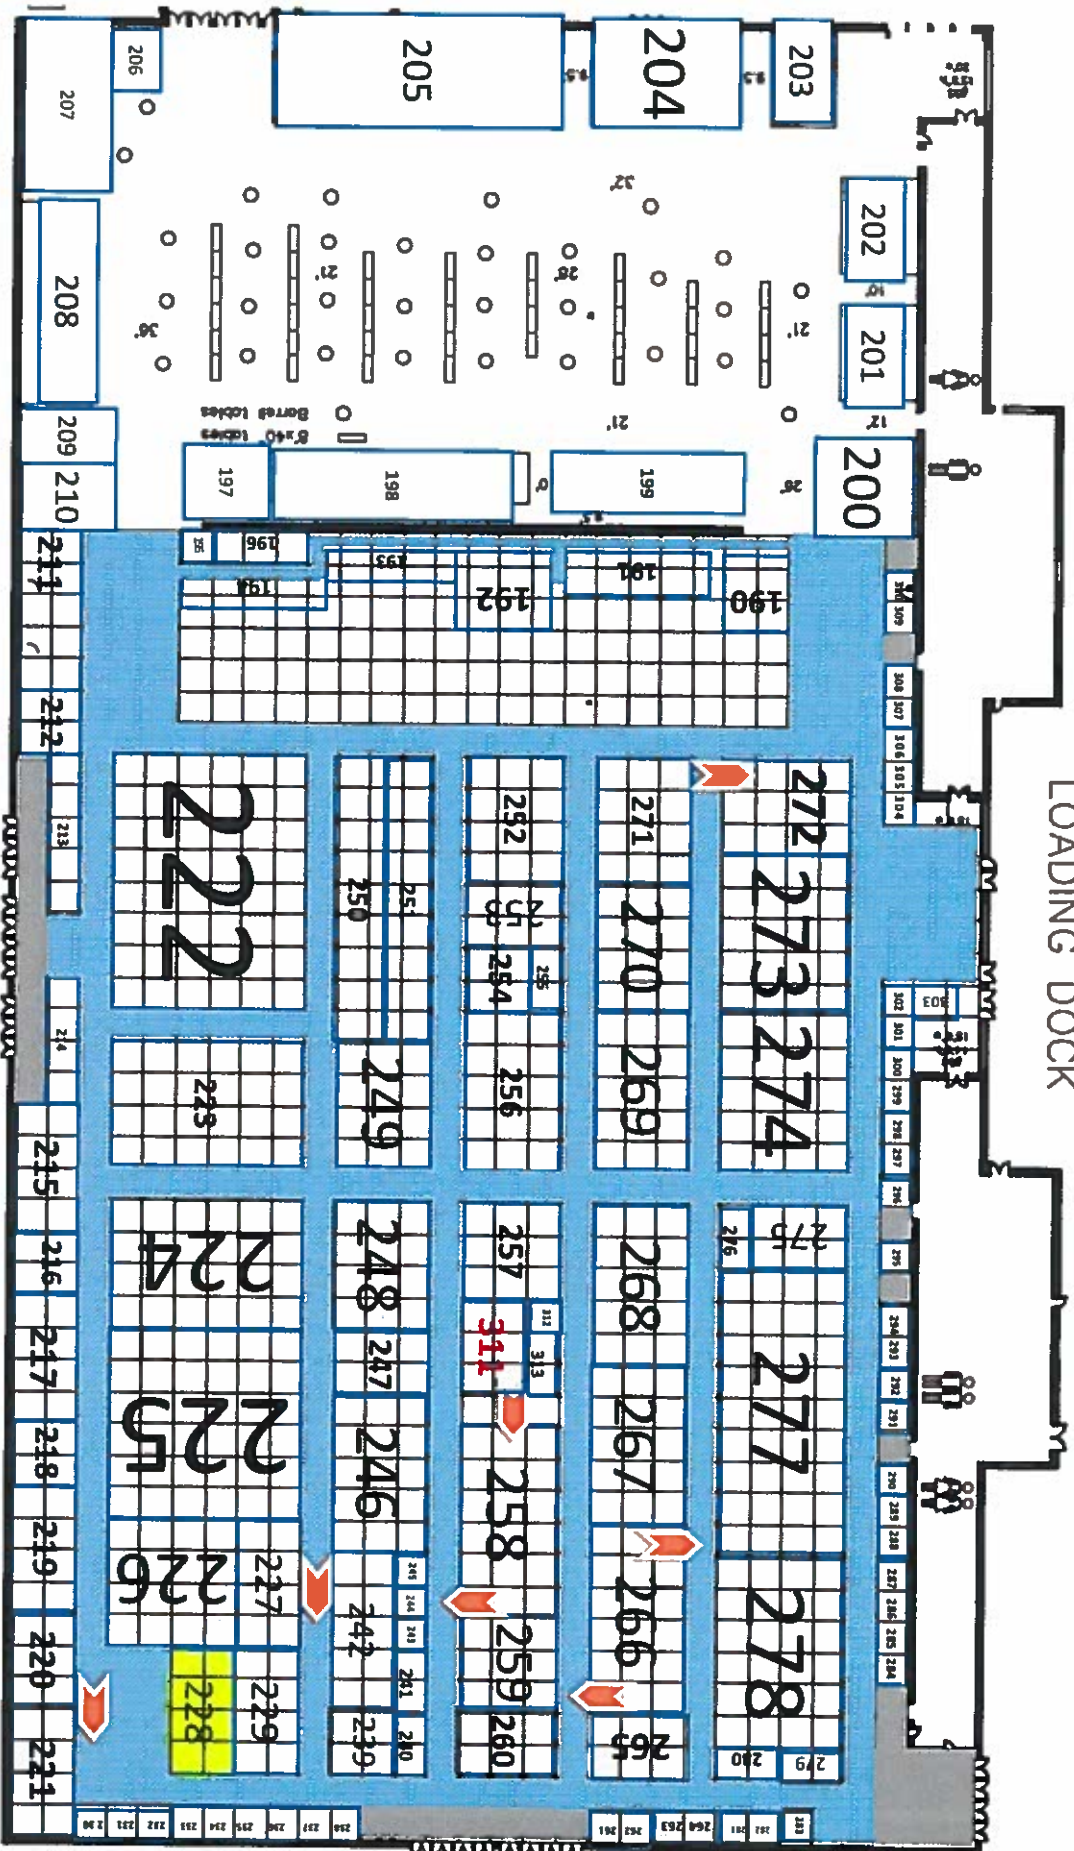

Expo Hall

LOADING DOCK

Penn Vet - booth 228